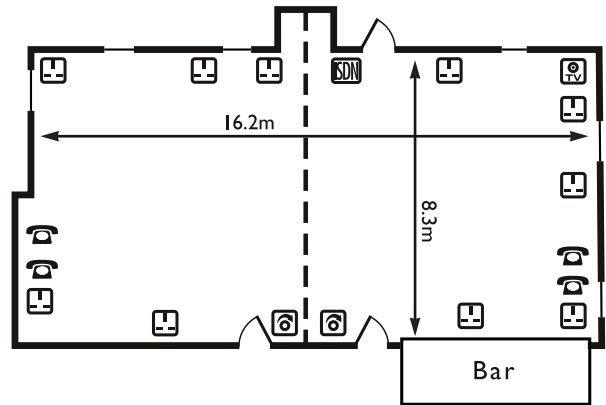

# THE HOUSTOUN HOUSE HOTEL

Houston Suite

Shaipr Suite

Dower Room

Strathbrock Suite

Hunting Room

Tower Boardroom

DOUBLE SOCKET	SINGLE SOCKET	TV ARIEL SOCKET	ISDN SOCKET	SMART BOARD	TELEPHONE SOCKET	MOVABLE PARTITION	FLOOR BOX
FAX SOCKET	ADSL SOCKET	LIGHT SWITCH/DIMMER	PA SYSTEM SOCKET	TEMP./AIRCON. CONTROL	DISPLAY PICKUP	VIDEO/PLASMA SCREEN	WIRELESS NETWORK