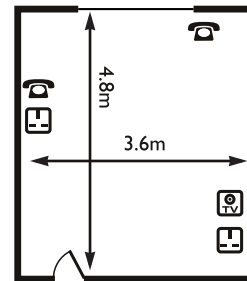

# THE HOUSTOUN HOUSE HOTEL

Houston Suite

Shaipr Suite

Dower Room

Strathbrock Suite

Hunting Room

Tower Boardroom

DOUBLE SOCKET	SINGLE SOCKET	TV ARIEL SOCKET	ISDN SOCKET	SMART BOARD	TELEPHONE SOCKET	MOVABLE PARTITION	FLOOR BOX
FAX SOCKET	ADSL SOCKET	LIGHT SWITCH/DIMMER	PA SYSTEM SOCKET	TEMP./AIRCON. CONTROL	DISPLAY PICKUP	VIDEO/PLASMA SCREEN	WIRELESS NETWORK