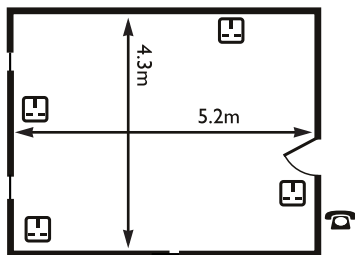

# THE HOUSTOUN HOUSE HOTEL

Houston Suite

Shaipr Suite

Dower Room

Strathbrock Suite

Hunting Room

Tower Boardroom

DOUBLE SOCKET	SINGLE SOCKET	TV ARIEL SOCKET	ISDN SOCKET	SMART BOARD	TELEPHONE SOCKET	MOVABLE PARTITION	FLOOR BOX
FAX SOCKET	ADSL SOCKET	LIGHT SWITCH/DIMMER	PA SYSTEM SOCKET	TEMP./AIRCON. CONTROL	DISPLAY PICKUP	VIDEO/PLASMA SCREEN	WIRELESS NETWORK