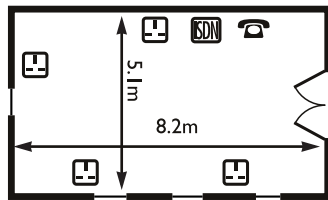

# THE HOUSTOUN HOUSE HOTEL

Houston Suite

Shaipr Suite

Dower Room

Strathbrock Suite

Hunting Room

Tower Boardroom

DOUBLE SOCKET	SINGLE SOCKET	TV ARIEL SOCKET	ISDN SOCKET	SMART BOARD	TELEPHONE SOCKET	MOVABLE PARTITION	FLOOR BOX
FAX SOCKET	ADSL SOCKET	LIGHT SWITCH/DIMMER	PA SYSTEM SOCKET	TEMP./AIRCON. CONTROL	DISPLAY PICKUP	VIDEO/PLASMA SCREEN	WIRELESS NETWORK