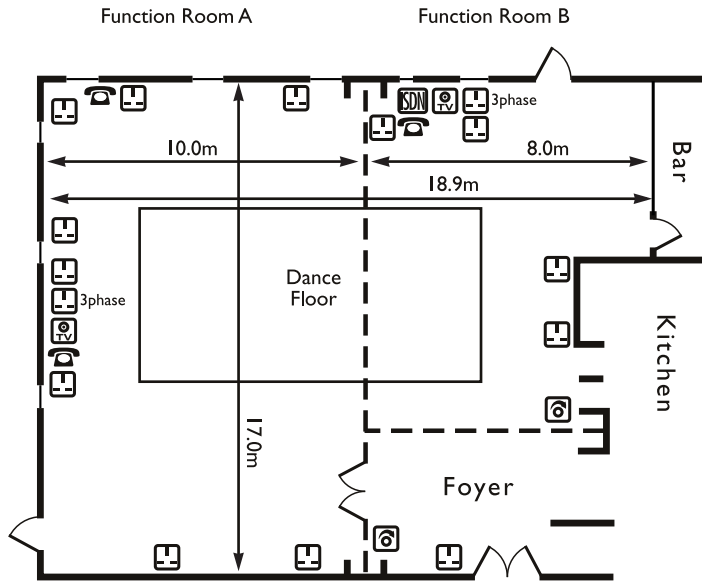

# THE HOUSTOUN HOUSE HOTEL

Houston Suite

Shaipr Suite

Dower Room

Strathbrock Suite

Hunting Room

Tower Boardroom

DOUBLE SOCKET	SINGLE SOCKET	TV ARIEL SOCKET	ISDN SOCKET	SMART BOARD	TELEPHONE SOCKET	MOVABLE PARTITION	FLOOR BOX
FAX SOCKET	ADSL SOCKET	LIGHT SWITCH/DIMMER	PA SYSTEM SOCKET	TEMP./AIRCON. CONTROL	DISPLAY PICKUP	VIDEO/PLASMA SCREEN	WIRELESS NETWORK