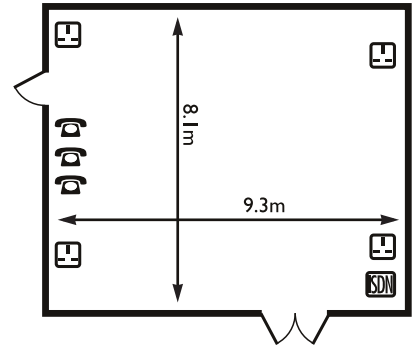

# THE HOUSTOUN HOUSE HOTEL

Houston Suite

Shaipr Suite

Dower Room

Strathbrock Suite

Hunting Room

Tower Boardroom

DOUBLE SOCKET	SINGLE SOCKET	TV ARIEL SOCKET	ISDN SOCKET	SMART BOARD	TELEPHONE SOCKET	MOVABLE PARTITION	FLOOR BOX
FAX SOCKET	ADSL SOCKET	LIGHT SWITCH/DIMMER	PA SYSTEM SOCKET	TEMP./AIRCON. CONTROL	DISPLAY PICKUP	VIDEO/PLASMA SCREEN	WIRELESS NETWORK